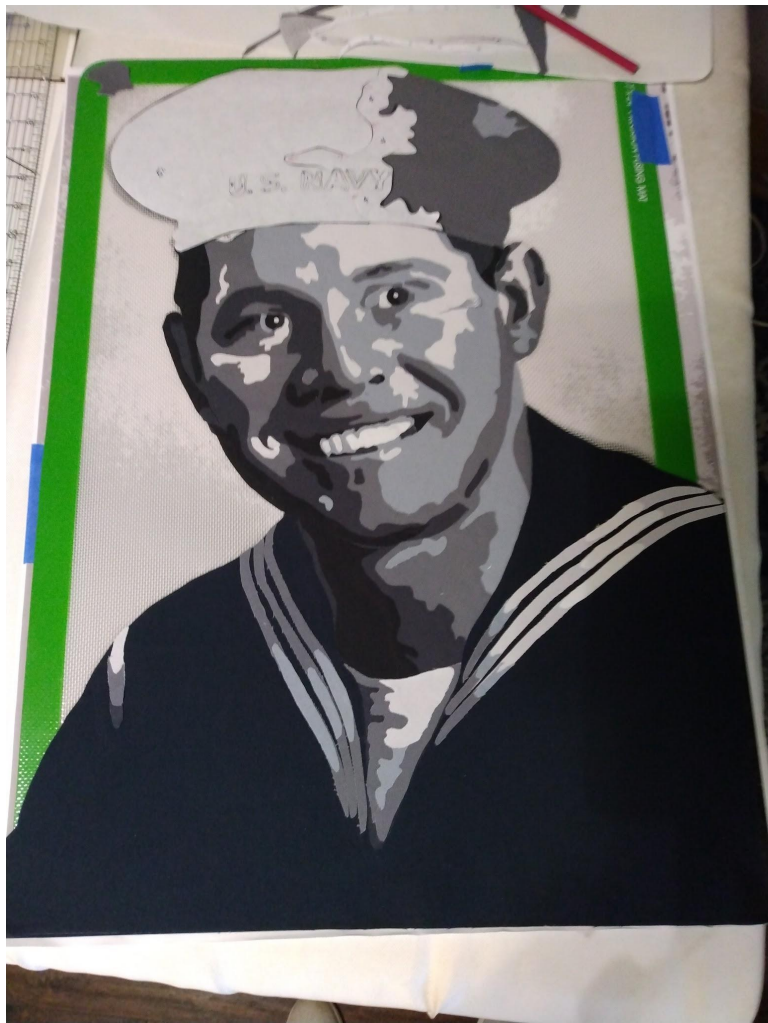

Presentation by Karen Pickford

Sewing Room & Projects in Texas

109

**Tooltime II
Plus Pillow for Austin**

Using up the scraps!

Newly Hatched

A decorative sign for 'Country Store' featuring large, stylized letters with a floral pattern on a dark wood-grain background. The sign is laid out on a wooden surface. The letters are arranged in two rows: 'Country' on top and 'Store' below. The floral pattern includes various flowers and leaves in shades of yellow, orange, and green on a light background.

Country
Store

Milestone Quilt Blocks