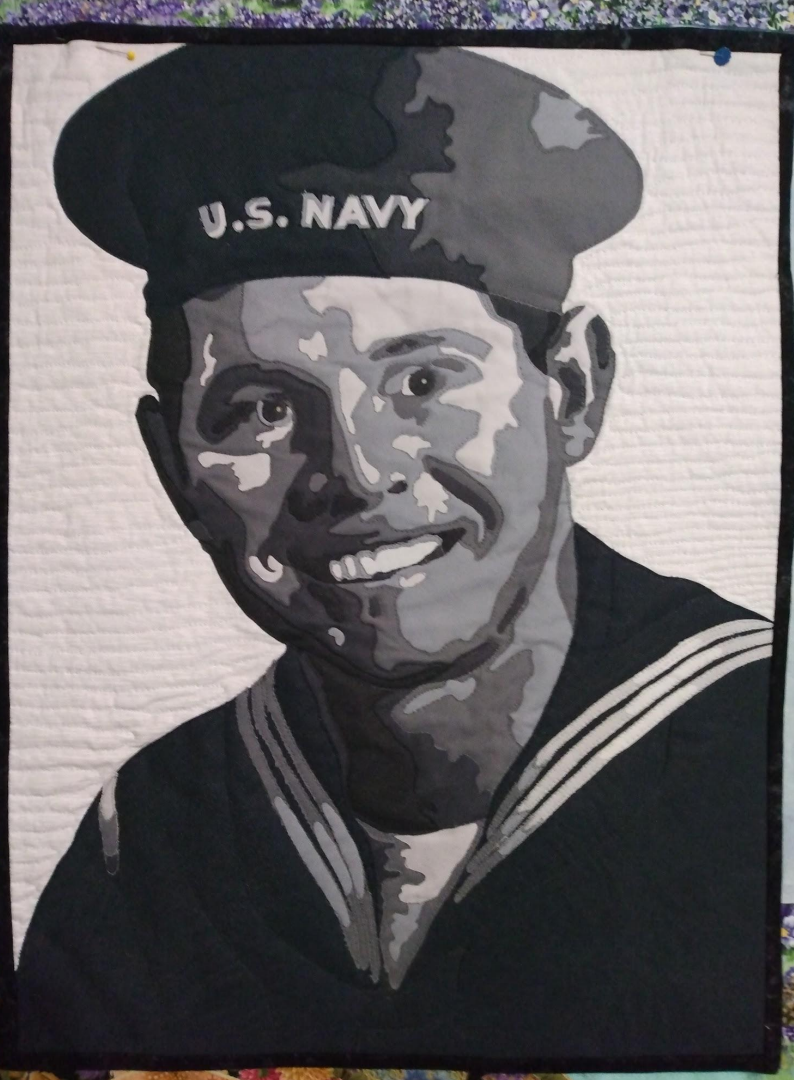

Presentation by Karen Pickford

Sewing Room & Projects in Texas

109

**Tooltime II
Plus Pillow for Austin**

Using up the scraps!

Newly Hatched

A decorative sign for 'Country Store' featuring large, stylized letters with a floral pattern on a dark wood-grain background. The sign is laid out on a wooden surface. The letters are arranged in two rows: 'Country' on top and 'Store' below. The floral pattern includes various flowers and leaves in shades of yellow, orange, and green on a light background.

Country
Store

Milestone Quilt Blocks